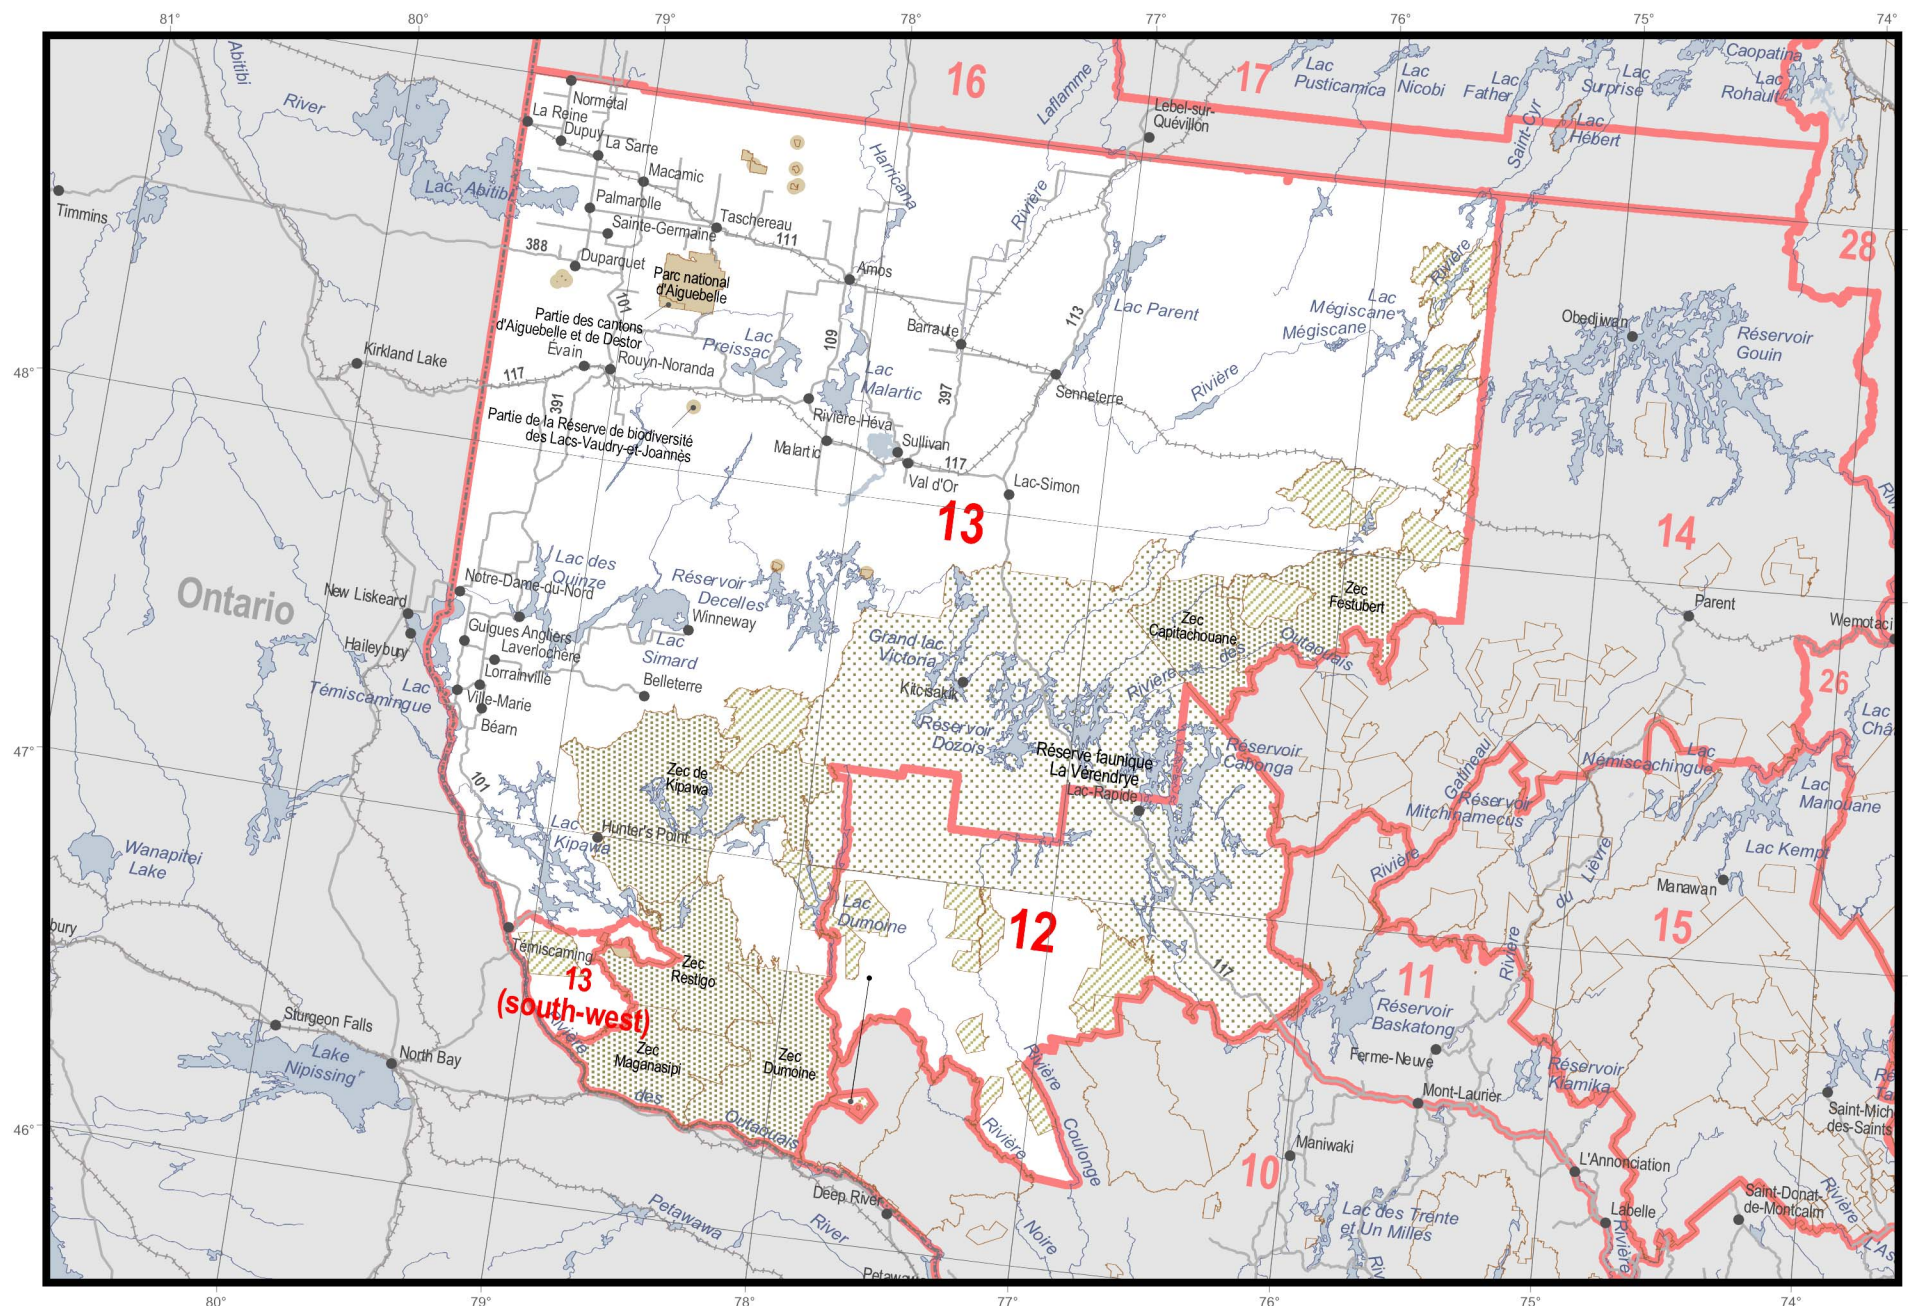

# Zones 12 and 13

## Territorial Divisions

- Wildlife Sanctuary
- Outfitter with exclusive rights
- Zec (Controlled Zone)
- Category I and II lands
- Québec National Park, Federal National Park, Ecological Reserve and territory where hunting is prohibited
- Territory where hunting is restricted
- Wildlife Preserve

- Boundary of hunting zone
- Boundary of zone parts

- International border
- Interprovincial and interstate border
- Québec - Newfoundland-and-Labrador border (this border is not final)

**Map projection:** Lambert Conic Projection with two standard parallels (46<sup>th</sup> and 60<sup>th</sup>)

0 40 80 km

**Sources:**

Hunting zone, wildlife territory, territory where hunting is restricted and prohibited: Ministère des Ressources naturelles et de la Faune, 2007

Conservation and protection territory: Ministère du Développement durable, de l'Environnement et des Parcs, 2007