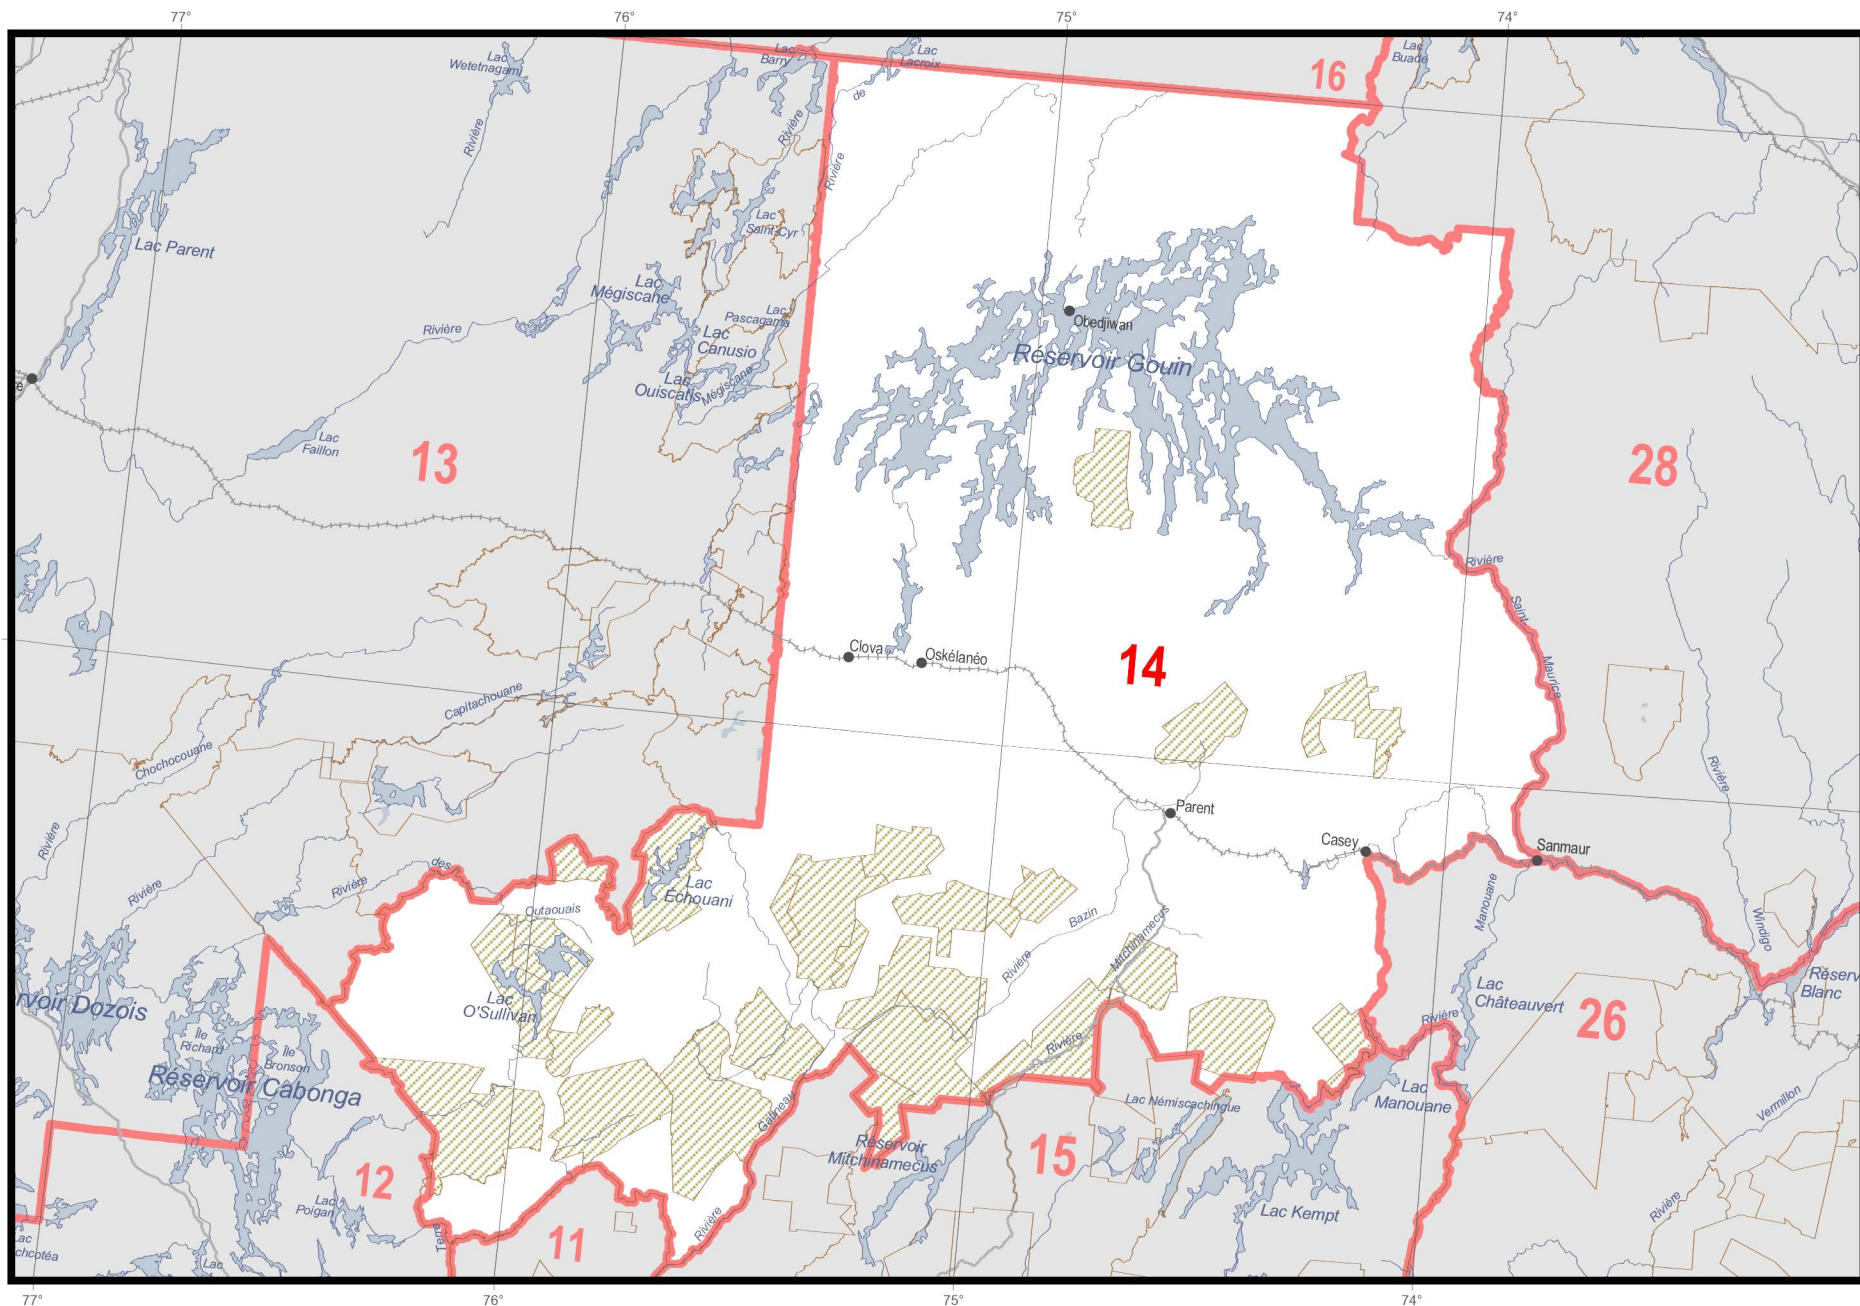

Zone 14

Territorial Divisions

- Wildlife Sanctuary
- Outfitter with exclusive rights
- Zec (Controlled Zone)
- Category I and II lands
- Québec National Park, Federal National Park, Ecological Reserve and territory where hunting is prohibited
- Territory where hunting is restricted
- Wildlife Preserve

- Boundary of hunting zone
- Boundary of zone parts

- International border
- Interprovincial and interstate border
- Québec - Newfoundland-and-Labrador border (this border is not final)

Map projection: Lambert Conic Projection with two standard parallels (46th and 60th)