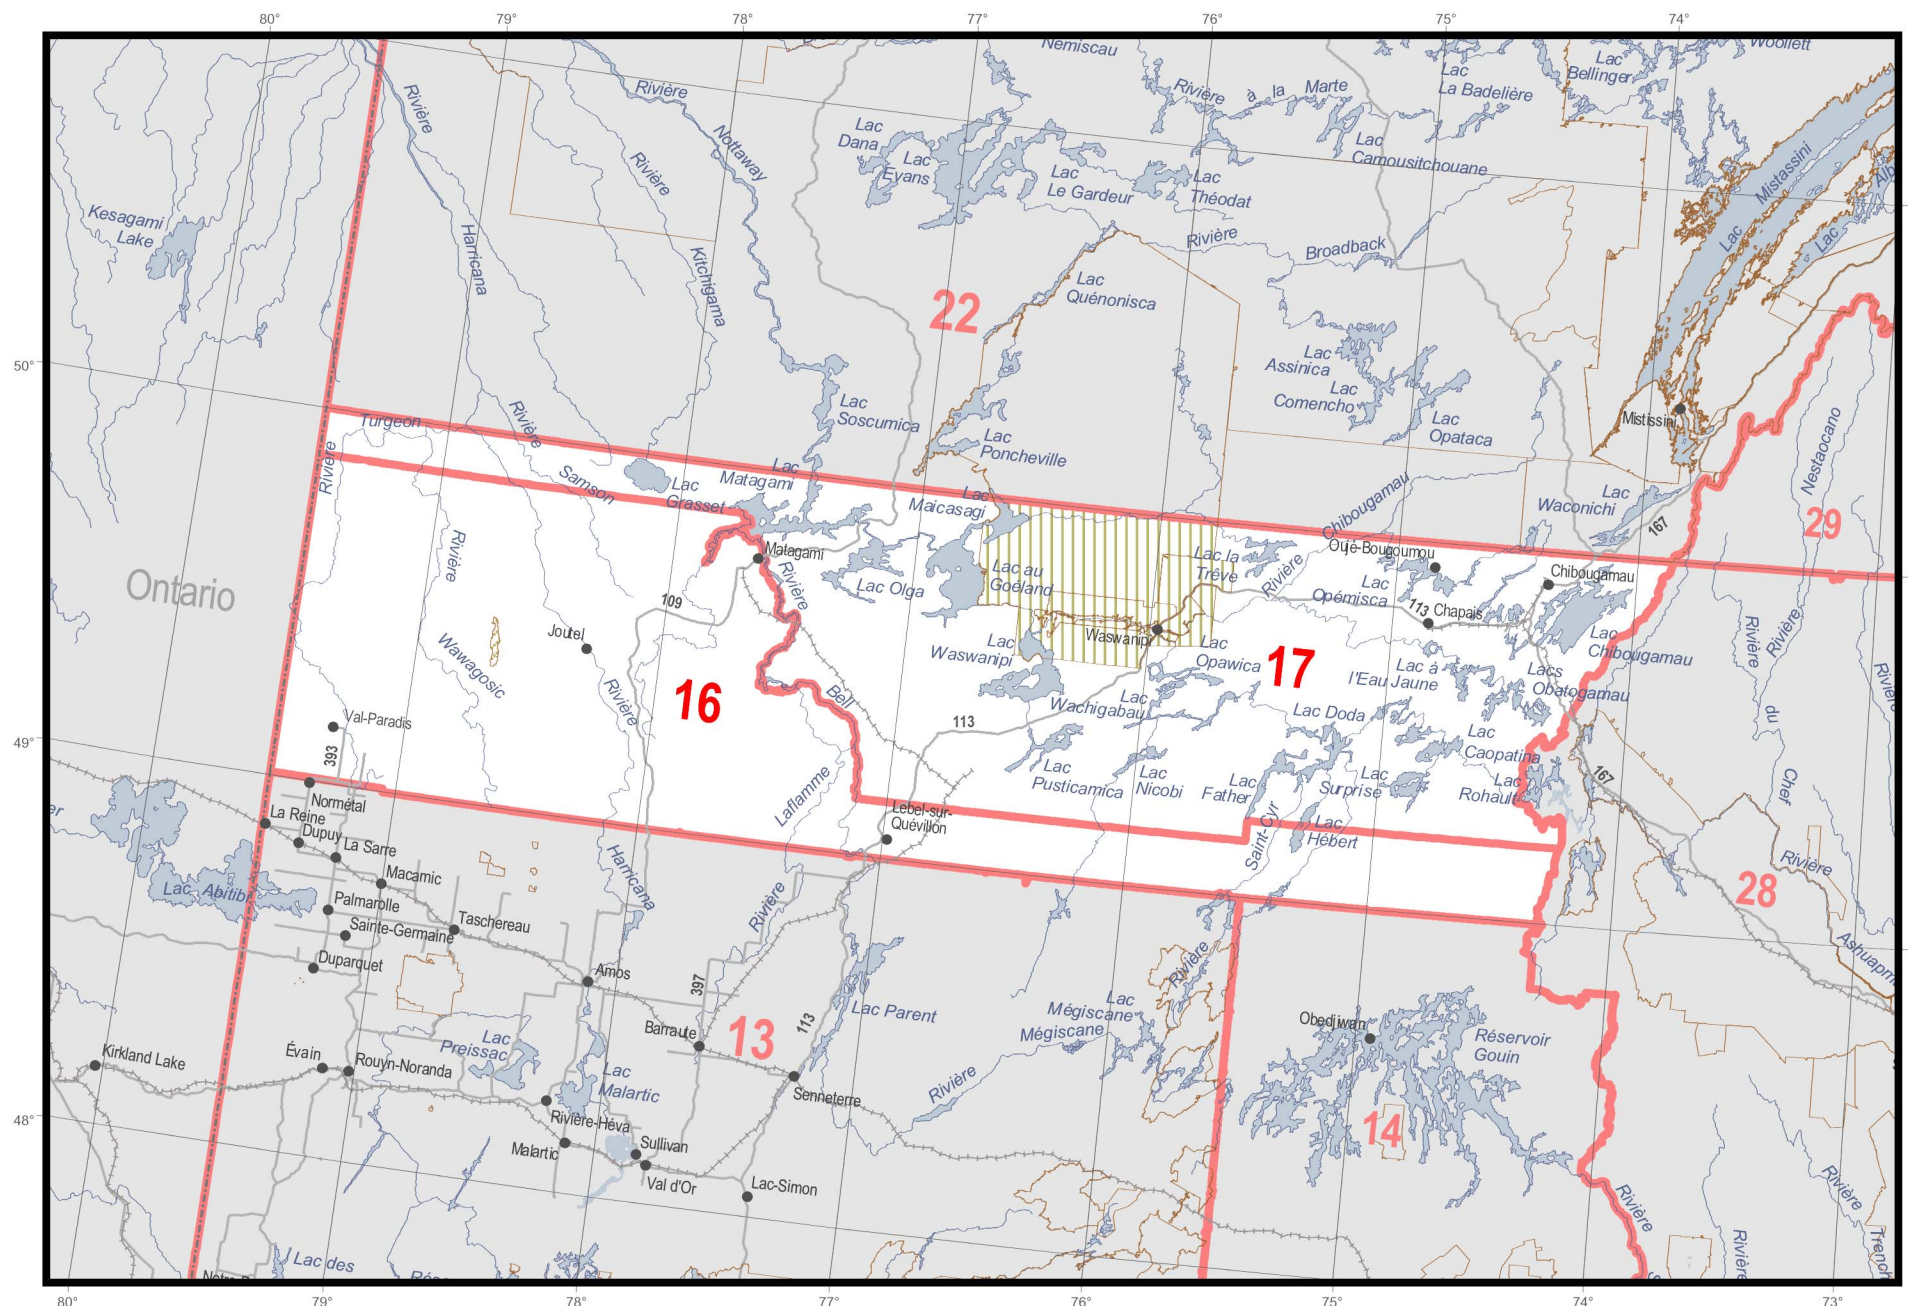

Zones 16 and 17

Territorial Divisions

- Wildlife Sanctuary
- Outfitter with exclusive rights
- Zec (Controlled Zone)
- Category I and II lands
- Québec National Park, Federal National Park, Ecological Reserve and territory where hunting is prohibited
- Territory where hunting is restricted
- Wildlife Preserve

- Boundary of hunting zone
- Boundary of zone parts

- International border
- Interprovincial and interstate border
- Québec - Newfoundland-and-Labrador border (this border is not final)

Map projection: Lambert Conic Projection with two standard parallels (46th and 60th)

0 40 80 km

- Sources:**
- Hunting zone, wildlife territory, territory where hunting is restricted and prohibited: Ministère des Ressources naturelles et de la Faune, 2007
 - Conservation and protection territory: Ministère du Développement durable, de l'Environnement et des Parcs, 2007
- Production:** Direction générale de l'information géographique in collaboration with Direction générale du développement et de l'aménagement de la faune