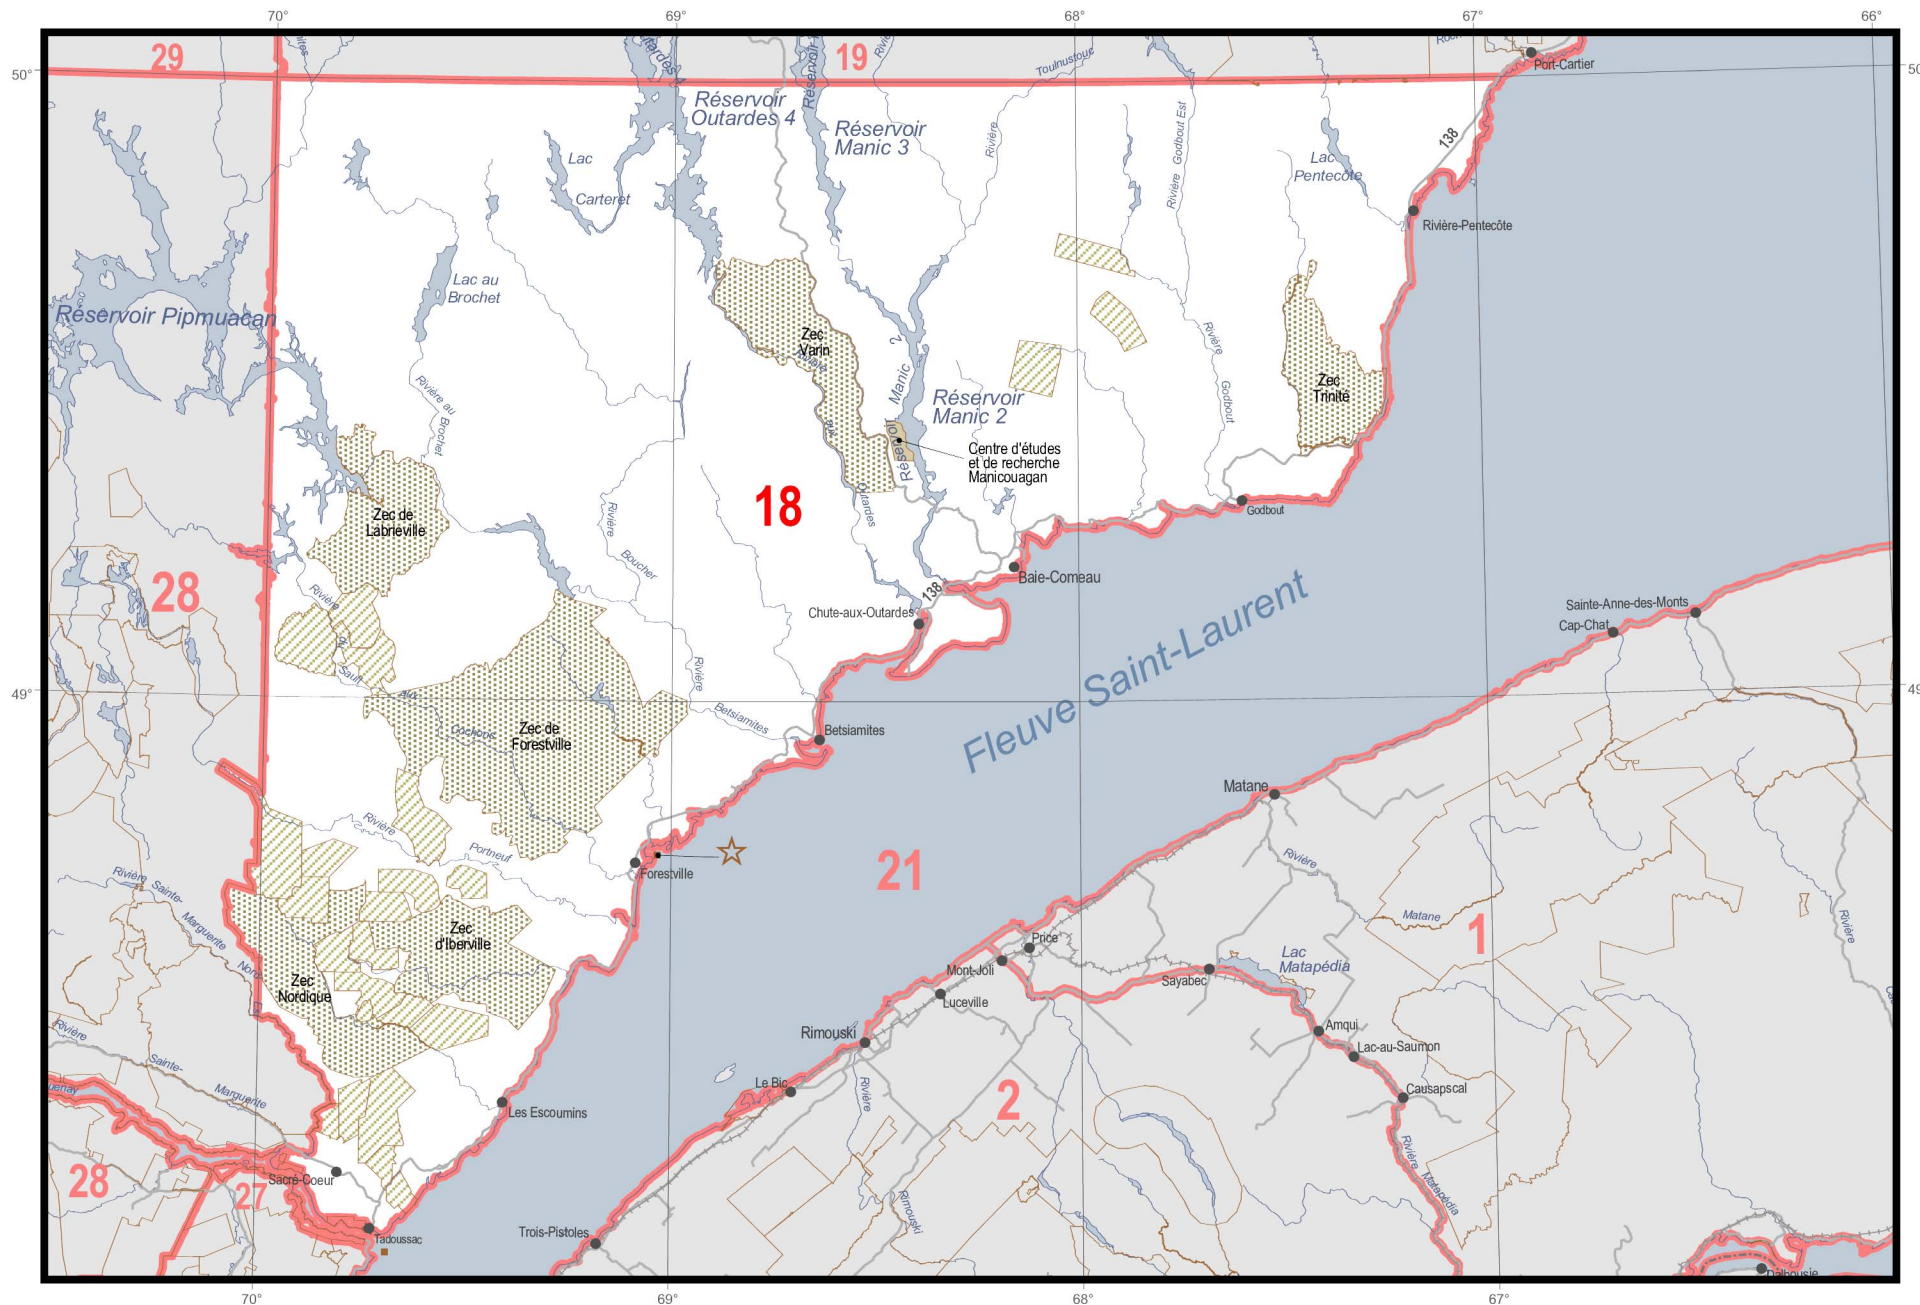

# Zone 18

## Territorial Divisions

- Wildlife Sanctuary
- Outfitter with exclusive rights
- Zec (Controlled Zone)
- Category I and II lands
- Québec National Park, Federal National Park, Ecological Reserve and territory where hunting is prohibited
- Territory where hunting is restricted
- Wildlife Preserve

- Boundary of hunting zone
- Boundary of zone parts

- International border
- Interprovincial and interstate border
- Québec - Newfoundland-and-Labrador border (this border is not final)

**Map projection:** Lambert Conic Projection with two standard parallels (46<sup>th</sup> and 60<sup>th</sup>)

0 20 40 km