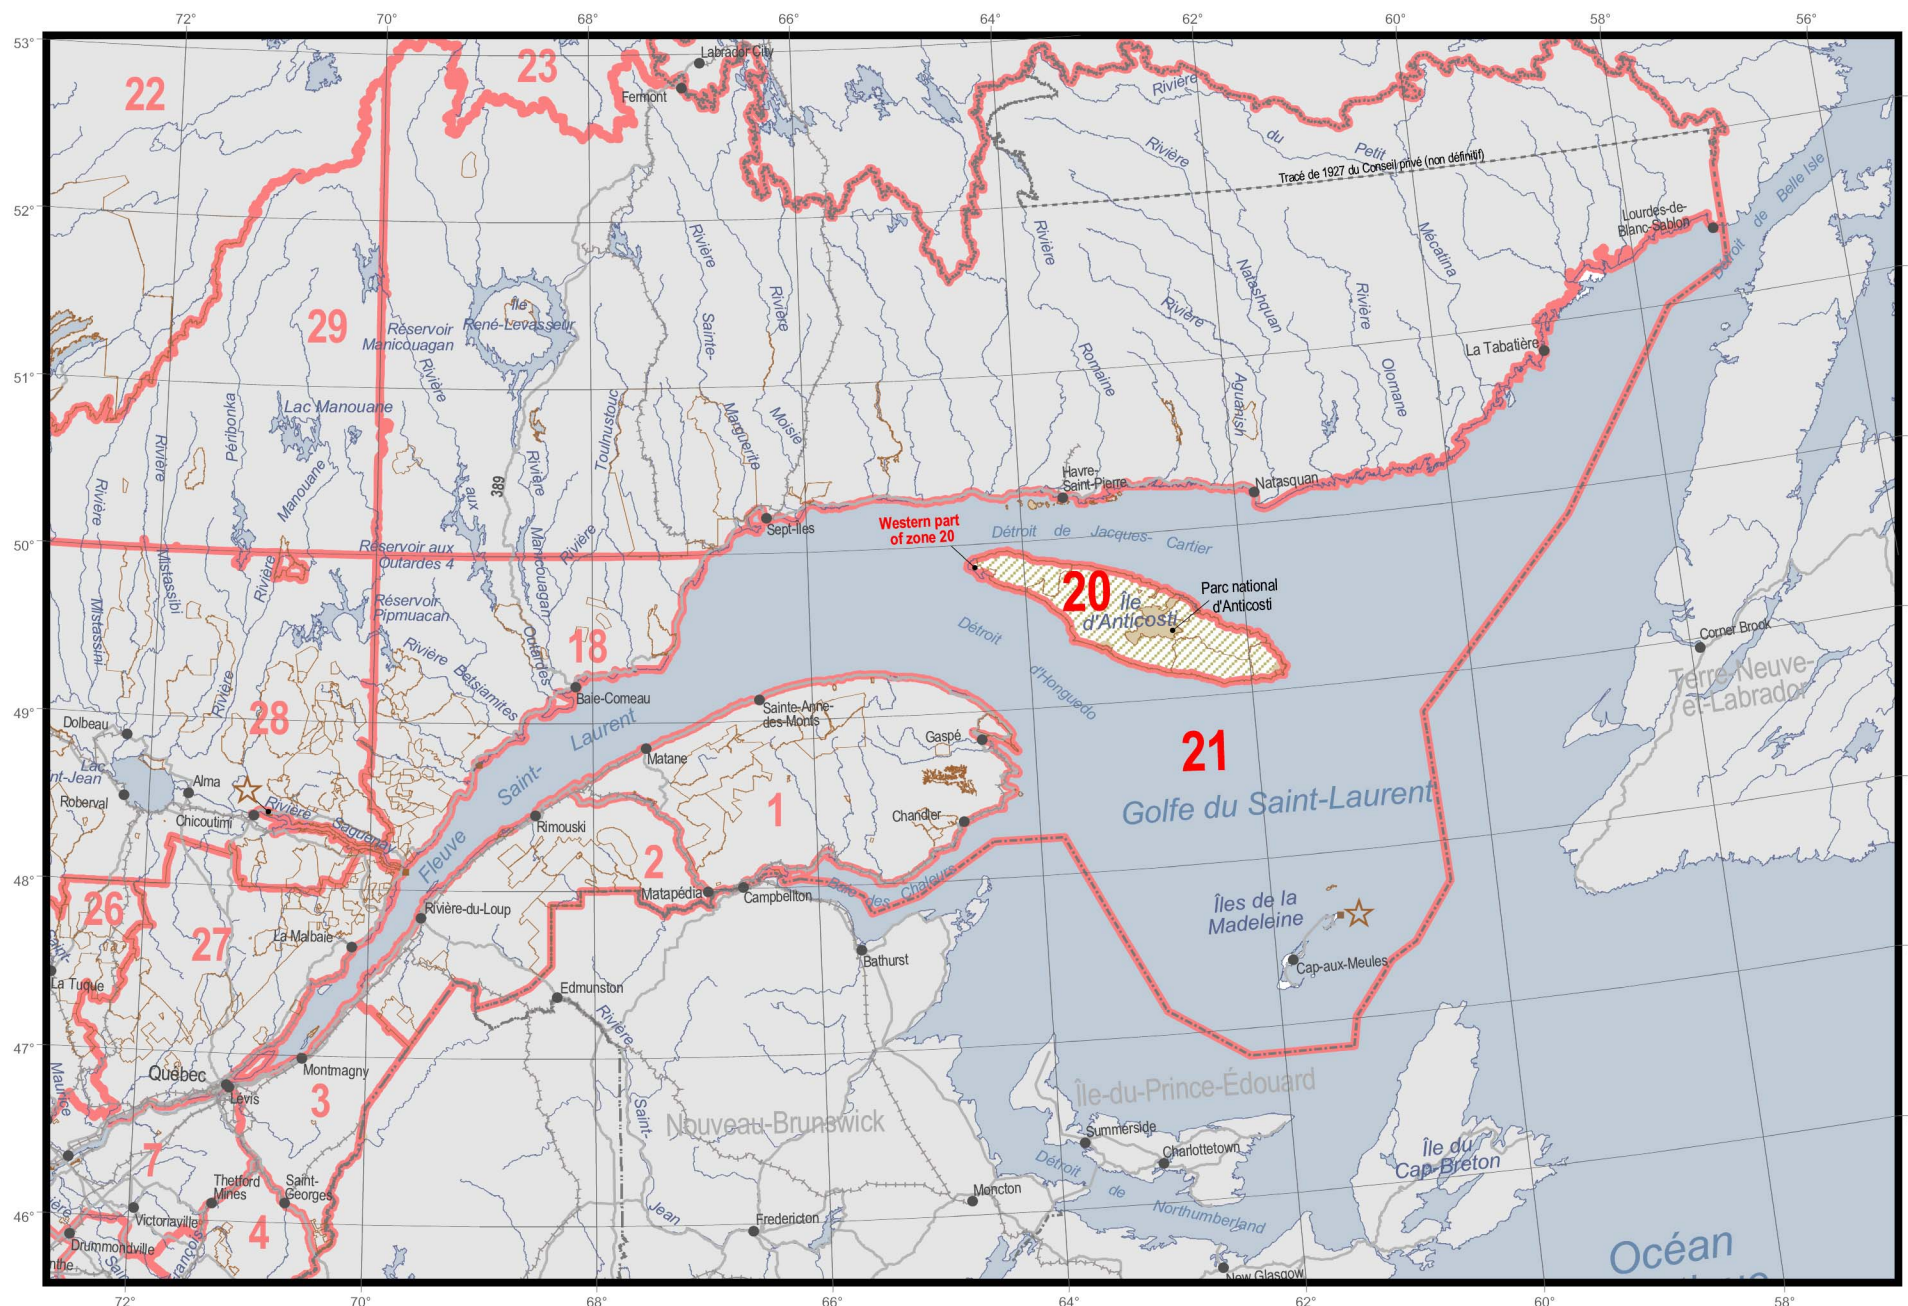

Zones 20 and 21

Territorial Divisions

- Wildlife Sanctuary
- Outfitter with exclusive rights
- Zec (Controlled Zone)
- Category I and II lands
- Québec National Park, Federal National Park, Ecological Reserve and territory where hunting is prohibited
- Territory where hunting is restricted
- Wildlife Preserve

- Boundary of hunting zone
- Boundary of zone parts

- International border
- Interprovincial and interstate border
- Québec - Newfoundland-and-Labrador border (this border is not final)

Map projection: Lambert Conic Projection with two standard parallels (46th and 60th)

0 100 200 km

Sources:

Hunting zone, wildlife territory, territory where hunting is restricted and prohibited: Ministère des Ressources naturelles et de la Faune, 2007

Conservation and protection territory: Ministère du Développement durable, de l'Environnement et des Parcs, 2007