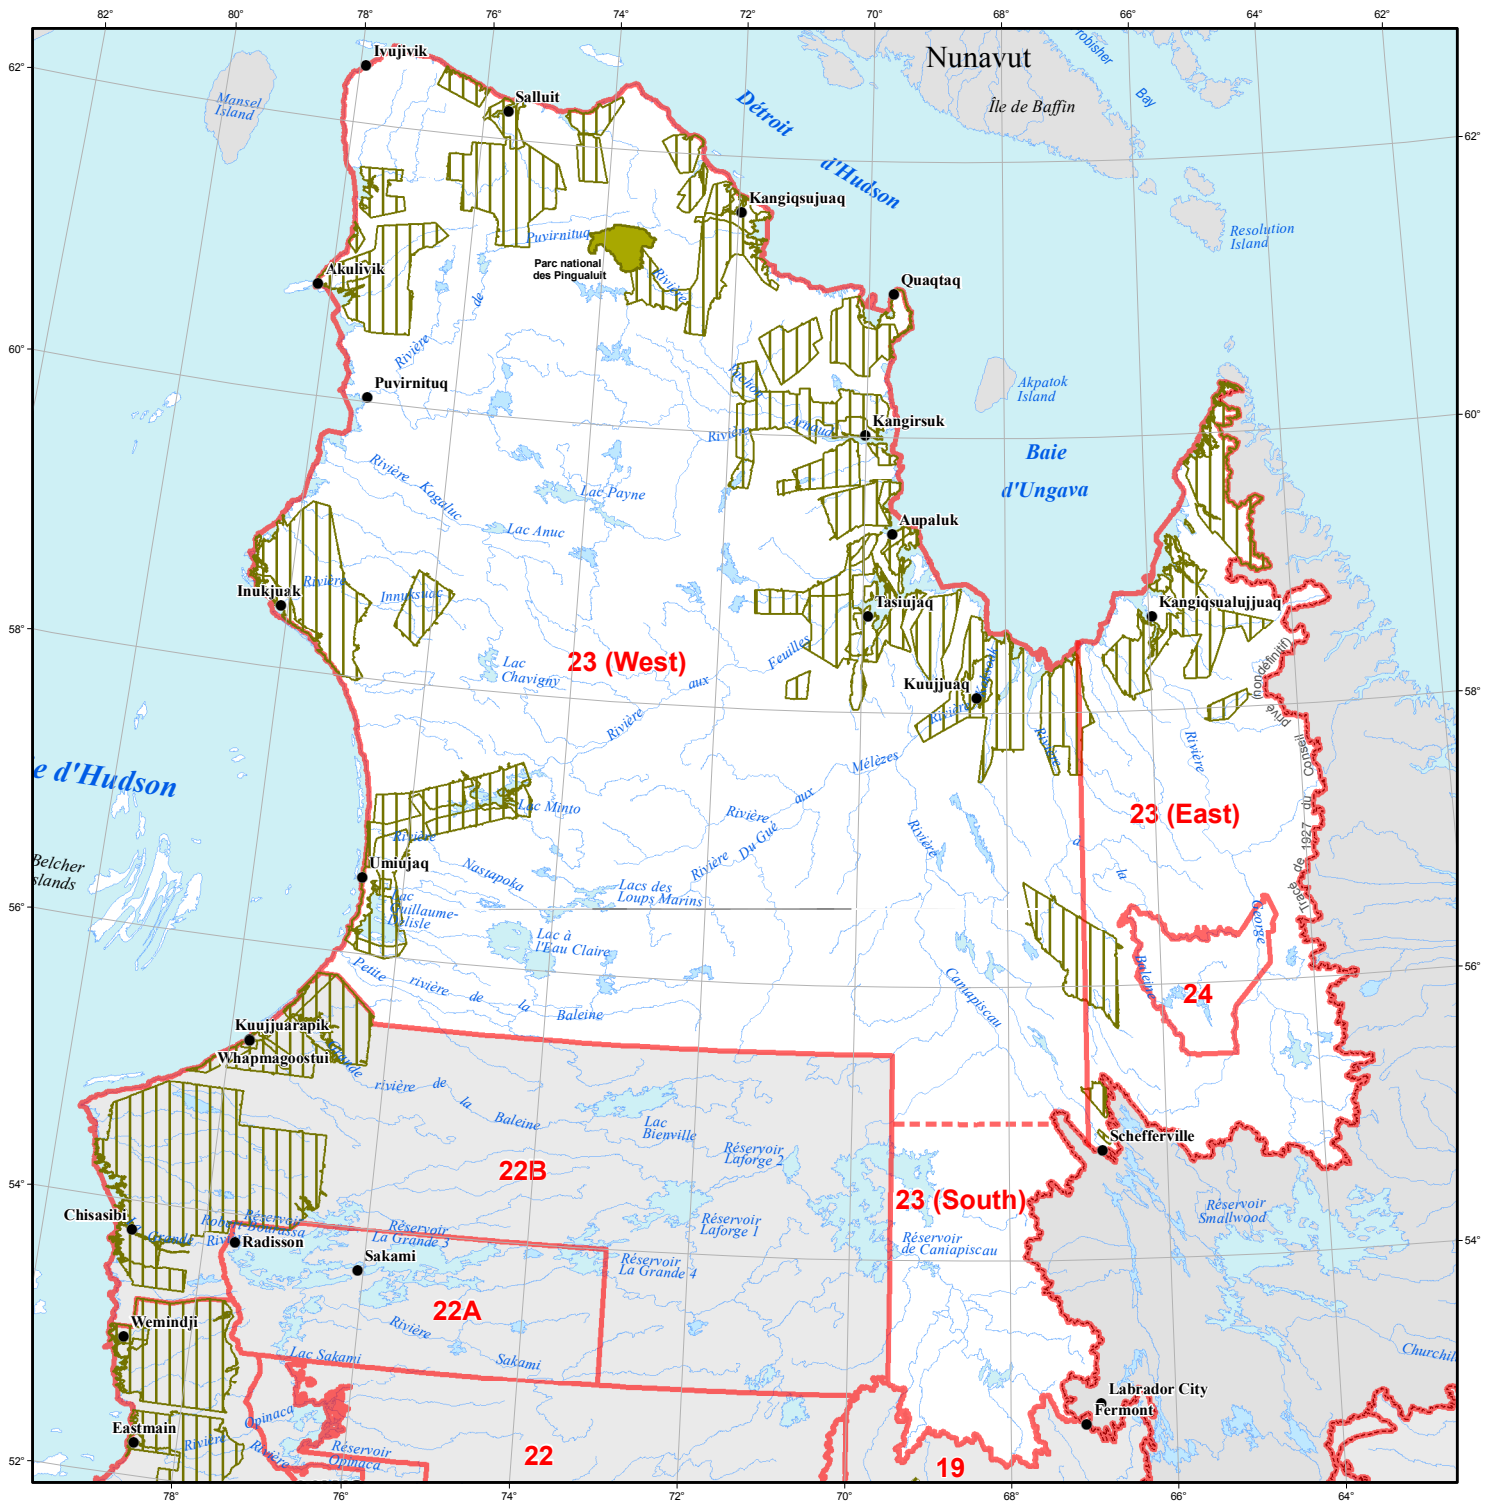

Zones 23 and 24

Territorial Divisions

- Wildlife Sanctuary
- Outfitter with exclusive rights
- Zec (Controlled Zone)
- Category I and II lands
- Québec National Park and Federal National park

- Boundary of hunting zone
- Boundary of zone parts

Borders

- International border
- Interprovincial and interstate border
- Québec - Newfoundland-and-Labrador border (this border is not final)

Sources

- Data**
Geographic and administrative database scale 1 / 5 000 000
- Hunting zone, wildlife territory
- Conservation and protection territory

Metadata

- Map Projection
Lambert Conic Projection with two standard parallels (46 th and 60 th)
- 0 100 200 km

Organism, years

- Ministère des Ressources naturelles et de la Faune, 2004
- Ministère des Ressources naturelles et de la Faune, 2011
- Ministère du Développement durable de l'Environnement et des Parcs, 2010