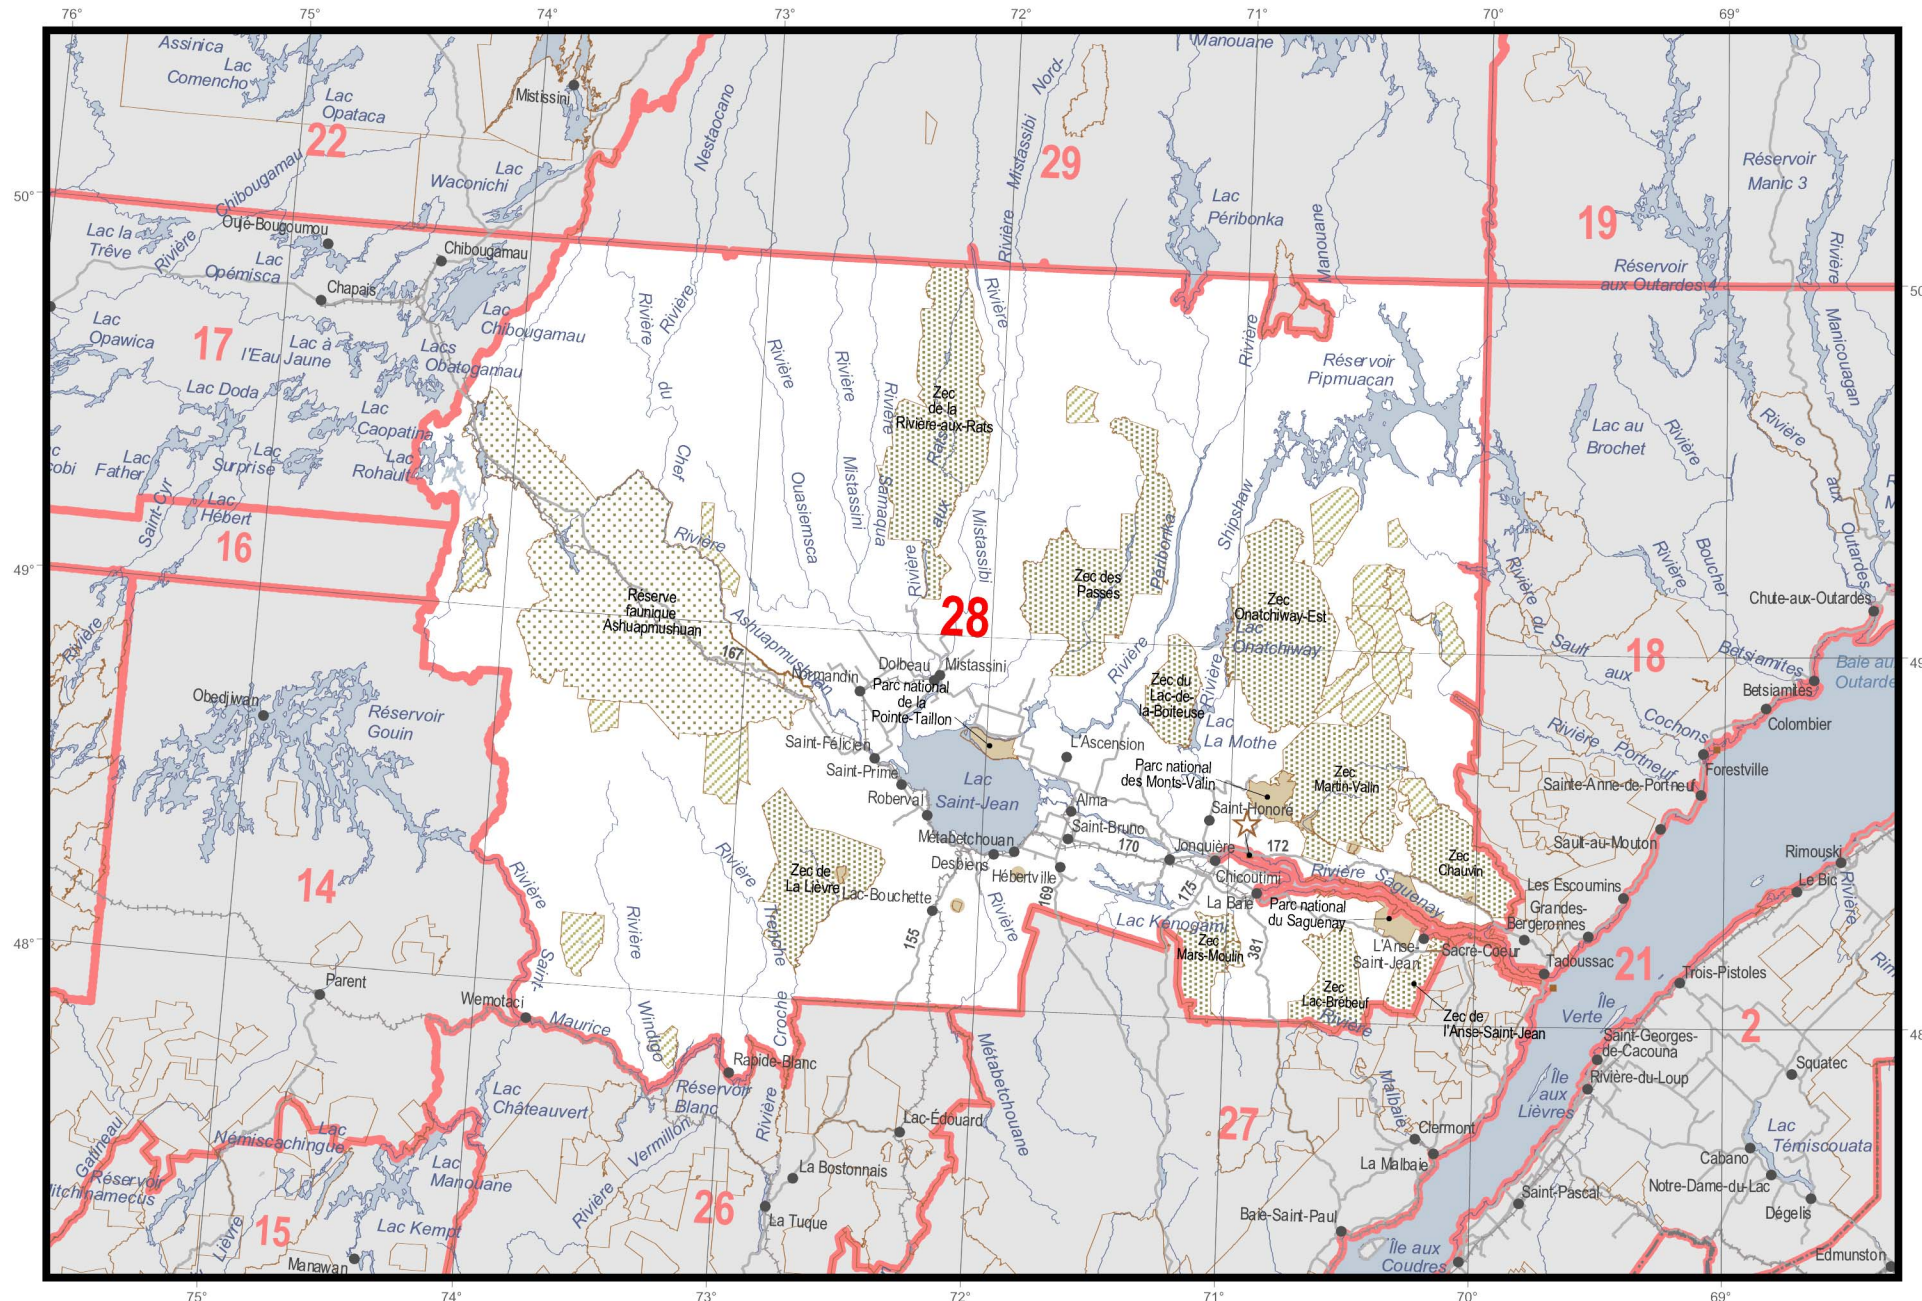

Zone 28

Territorial Divisions

- Wildlife Sanctuary
- Outfitter with exclusive rights
- Zec (Controlled Zone)
- Category I and II lands
- Québec National Park, Federal National Park, Ecological Reserve and territory where hunting is prohibited
- Territory where hunting is restricted
- Wildlife Preserve
- Boundary of hunting zone
- Boundary of zone parts
- International border
- Interprovincial and interstate border
- Québec - Newfoundland-and-Labrador border (this border is not final)

Map projection: Lambert Conic Projection with two standard parallels (46th and 60th)

0 40 80 km

Sources:

- Hunting zone, wildlife territory, territory where hunting is restricted and prohibited: Ministère des Ressources naturelles et de la Faune, 2007
- Conservation and protection territory: Ministère du Développement durable, de l'Environnement et des Parcs, 2007
- Production:** Direction générale de l'information géographique en collaboration with Direction générale du développement et de l'aménagement de la faune