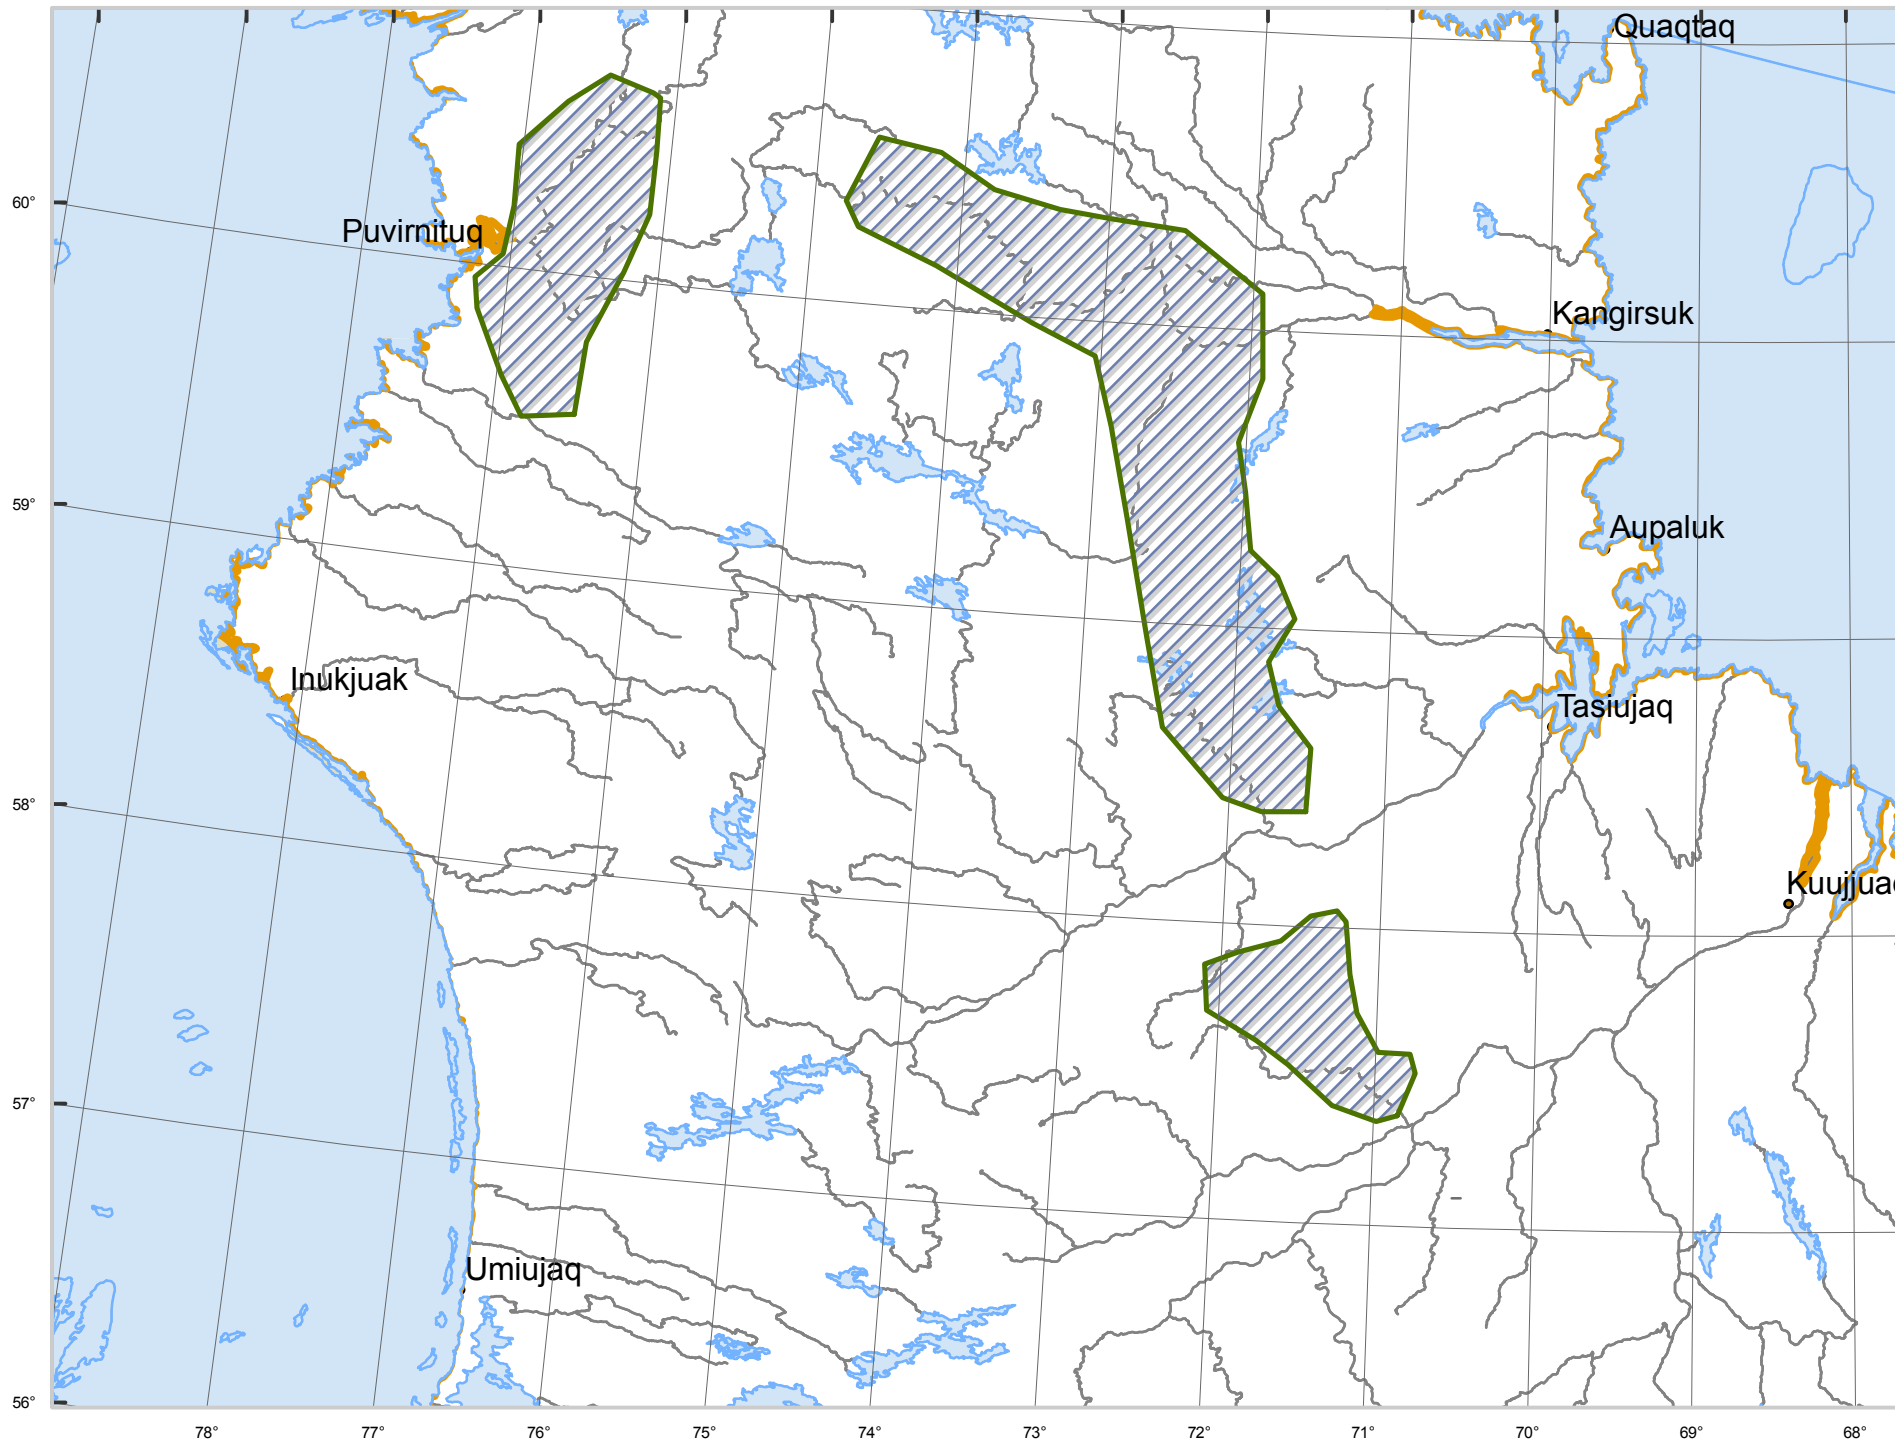

MONITORING OF CARIBOU MIGRATION BY SATELLITE TELEMETRY

July 24 to July 31, 2017

Rivière-aux-Feuilles herd

Location of all collars between July 24 to July 31, 2017

Territorial Divisions

- Boundary of hunting zones
- Québec - Newfoundland-and-Labrador border (this border is not final)

Métadonnées

Projection cartographique   Conique de Lambert avec deux parallèles d'échelle conservée (46° et 60°)

Réalisation

Ministère des Forêts, de la Faune et des Parcs
Direction de la gestion de la faune du Nord-du-Québec

© Gouvernement du Québec, 2017

Forêts, Faune
et Parcs